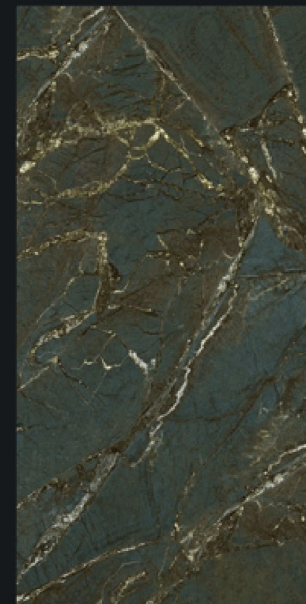

HIGH GLOSS FINISH

Gleam
COLLECTION

800x1600mm

GEMSER
TILES
Luxurious Sparkling

OASHFORD WINE

HIGH GLOSS FINISH

Gleam
COLLECTION

800x1600mm