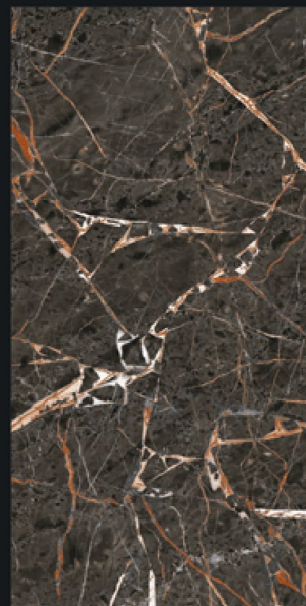

Gleam
COLLECTION

800x1600mm

GEMSER
TILES
Luxurious Sparkling

DENALIA

HIGH GLOSS FINISH

Design

DENALIA

Gleam
COLLECTION