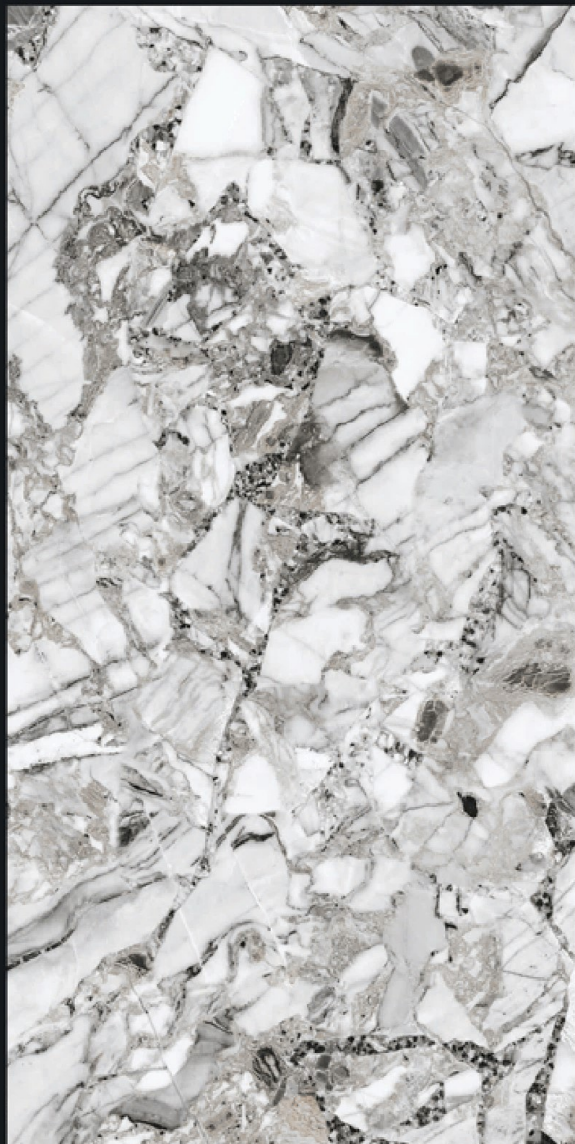

800x1600mm

GEMSER
TILES
Luxurious Sparkling

FRAPECHINO STONE

HIGH GLOSS FINISH

STARTLING DESIGNS

300X1600MM

Design.

FRAPECHINO STONE