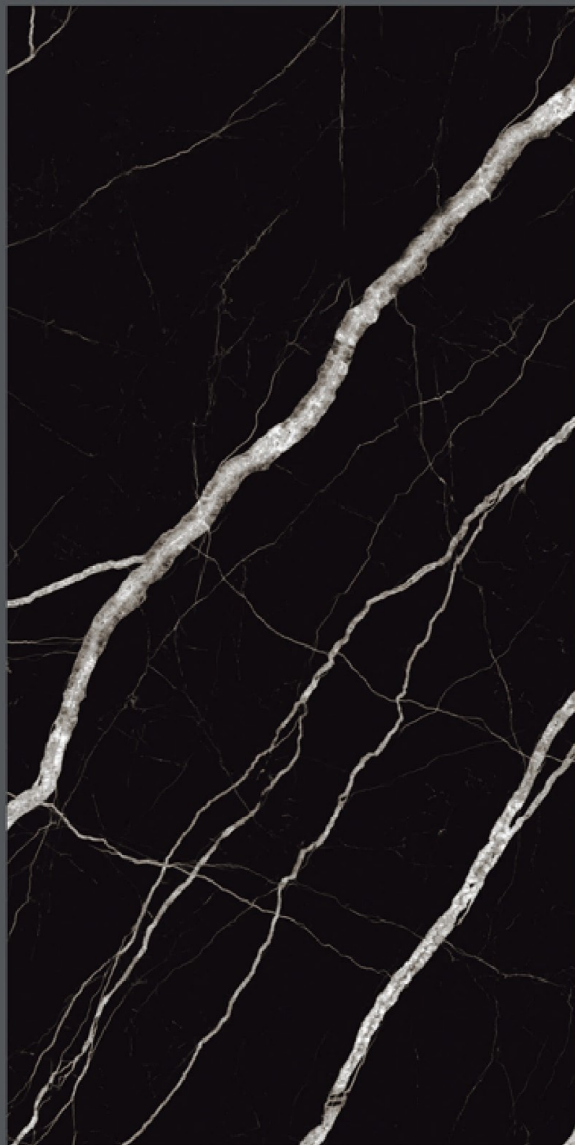

Gleam
COLLECTION

800x1600mm

GEMSER
TILES
Luxurious Sparkling

HARVEST BLACK