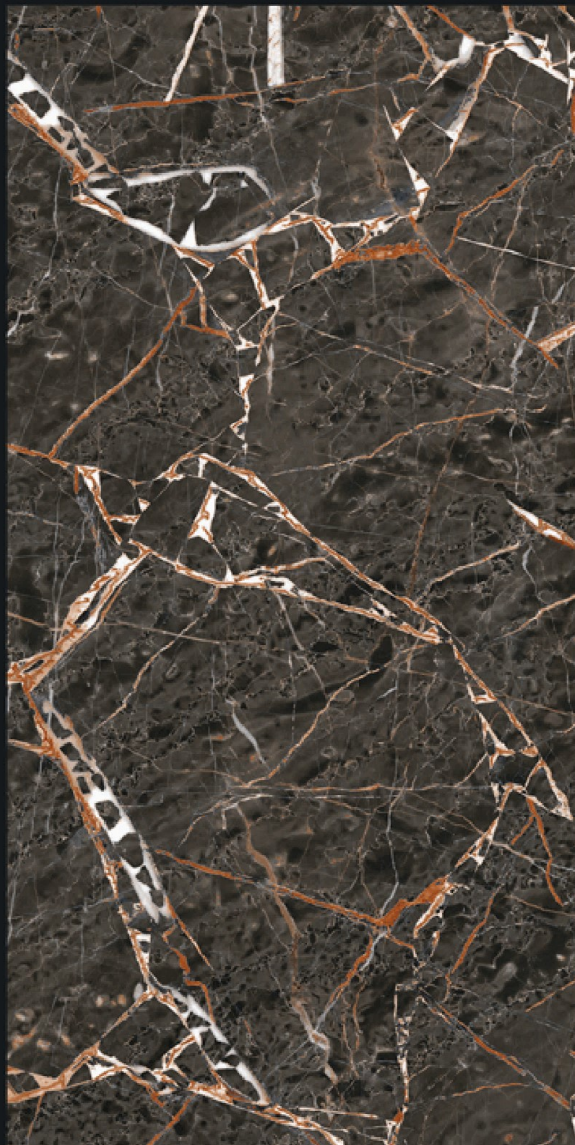

Gleam
COLLECTION

800x1600mm

GEMSER
TILES
Luxurious Sparkling

DENALIA