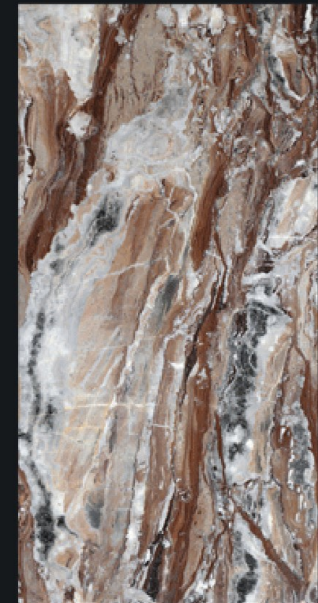

MARID NATURAL

Gleam
COLLECTION

800x1600mm

GEMSER
TILES
Luxurious Sparkling

MARPOLO NATURAL

HIGH GLOSS FINISH

Gleam
COLLECTION

800x1600mm