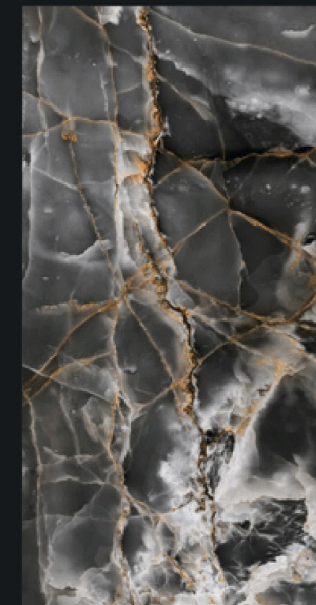

LAURENT BLACK

Gleam
COLLECTION

800x1600mm

GEMSER
TILES
Luxurious Sparkling

LIGURIA BLACK

HIGH GLOSS FINISH

HEAVENLY EXCELLENCE

800X1600MM