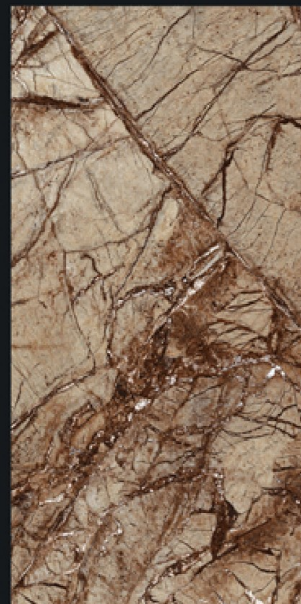

HIGH GLOSS FINISH

Gleam
COLLECTION

800x1600mm

GEMSER
TILES
Luxurious Sparkling

OASHFORD WINE

HIGH GLOSS FINISH

Gleam
COLLECTION

800x1600mm