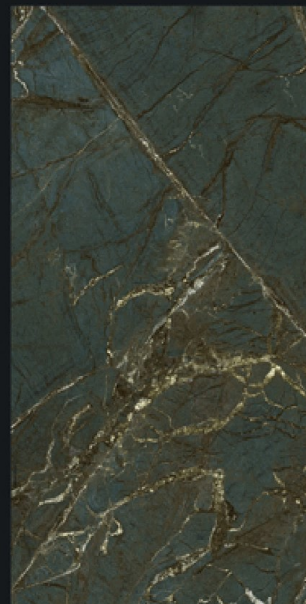

HIGH GLOSS FINISH

Gleam
COLLECTION

800x1600mm

GEMSER
TILES
Luxurious Sparkling

OASHFORD WINE

HIGH GLOSS FINISH

Gleam
COLLECTION

800x1600mm