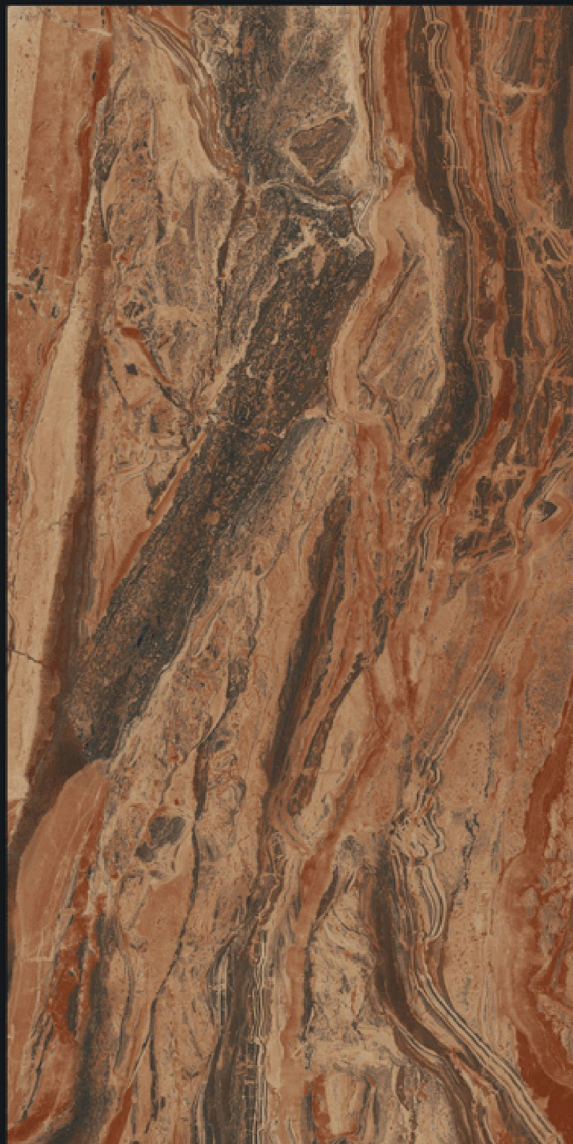

Gleam
COLLECTION

800x1600mm

GEMSER
TILES
Luxurious Sparkling

PROFIDO BROWN