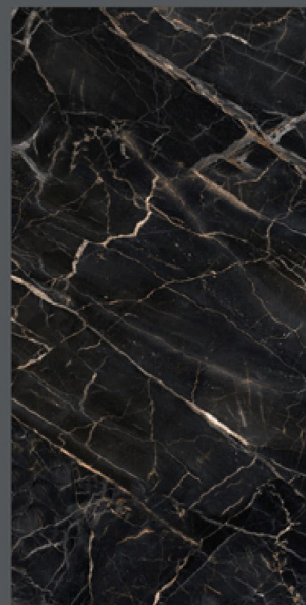

HIGH GLOSS FINISH