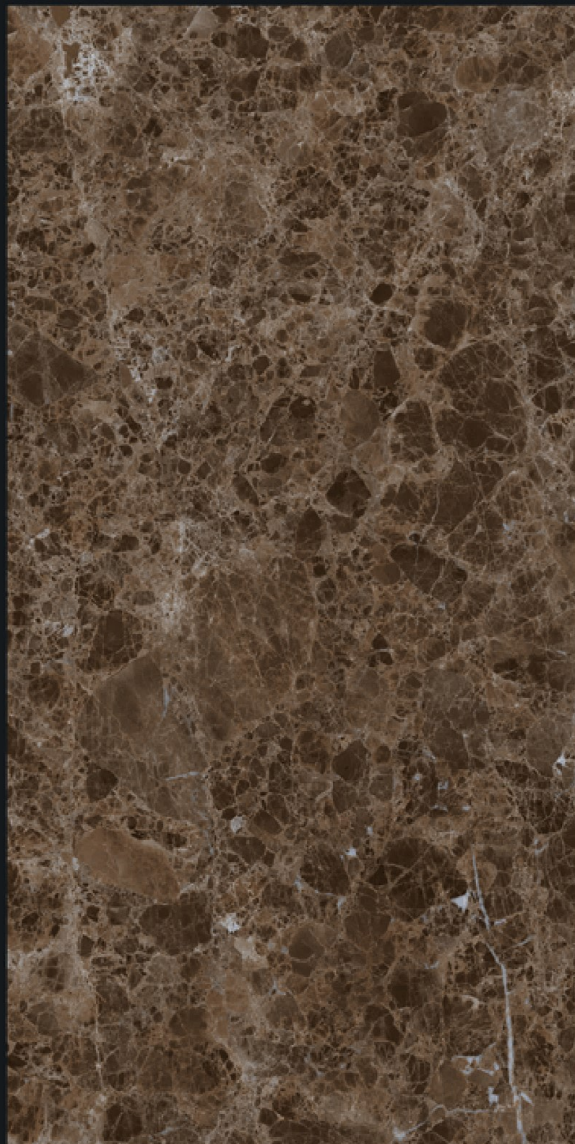

Gleam
COLLECTION

800x1600mm

GEMSER
TILES
Luxurious Sparkling

EMPARADOR BROWN