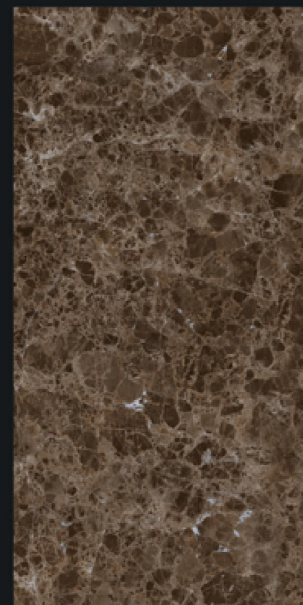

HIGH GLOSS FINISH