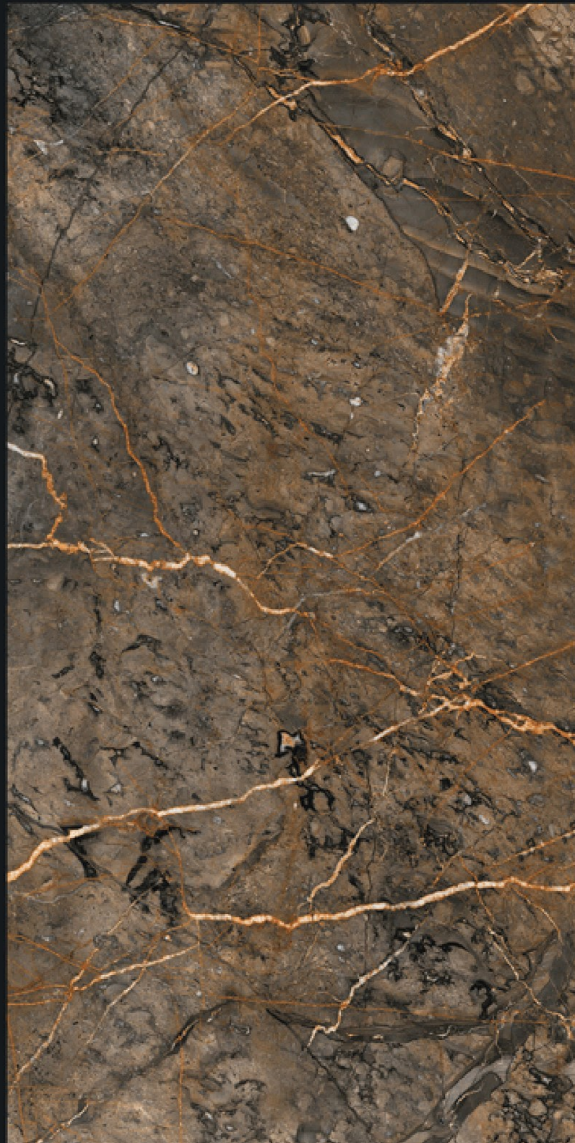

Gleam
COLLECTION

800x1600mm

GEMSER
TILES
Luxurious Sparkling

DV NATURAL