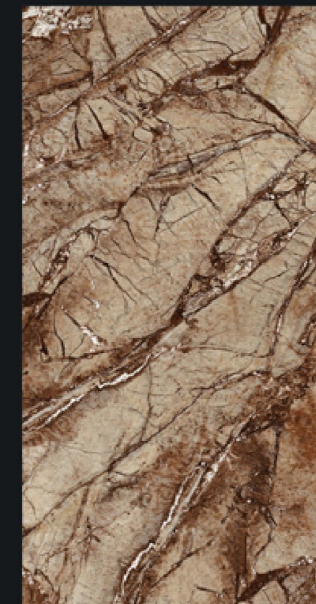

HIGH GLOSS FINISH

Gleam
COLLECTION

800x1600mm

GEMSER
TILES
Luxurious Sparkling

OASHFORD WINE

HIGH GLOSS FINISH

Gleam
COLLECTION

800x1600mm