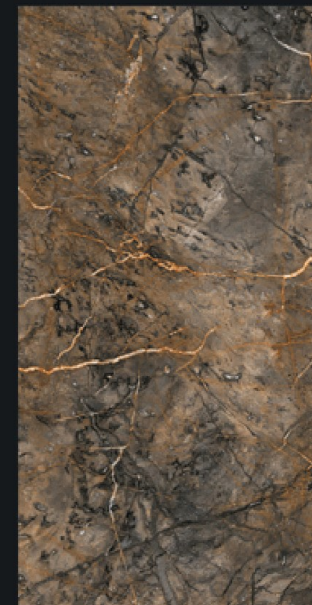

HIGH GLOSS FINISH