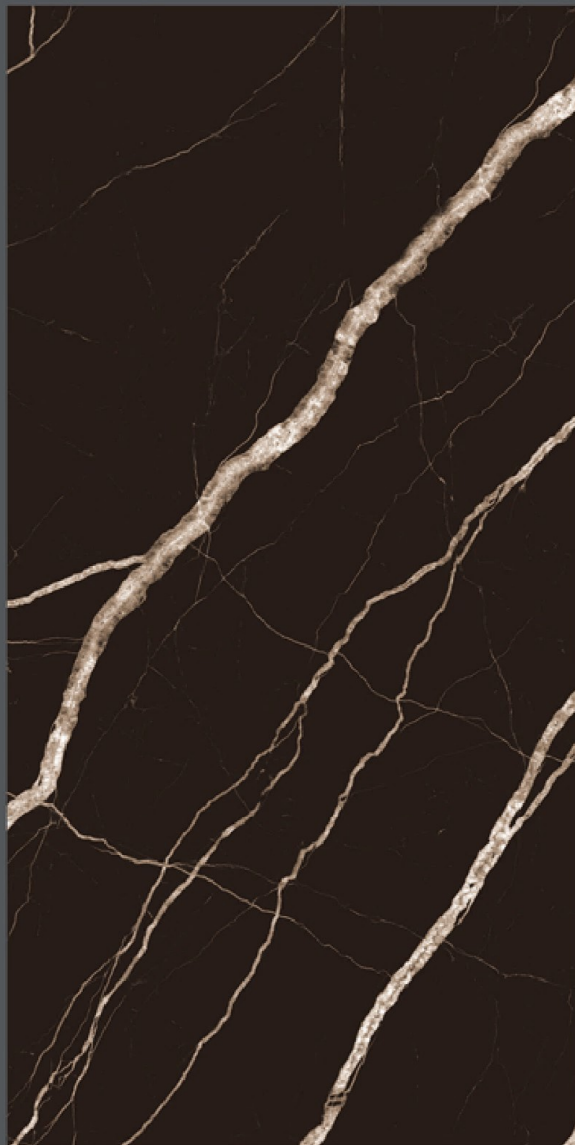

HARVEST BLACK

Gleam
COLLECTION

800x1600mm

GEMSER
TILES
Luxurious Sparkling

HARVEST BROWN

HIGH GLOSS FINISH

TIMELESS BEAUTY

800X1600MM