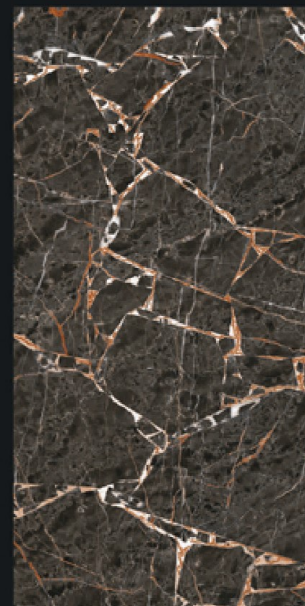

Gleam
COLLECTION

800x1600mm

GEMSER
TILES
Luxurious Sparkling

DENALIA

HIGH GLOSS FINISH

Design

DENALIA

Gleam
COLLECTION