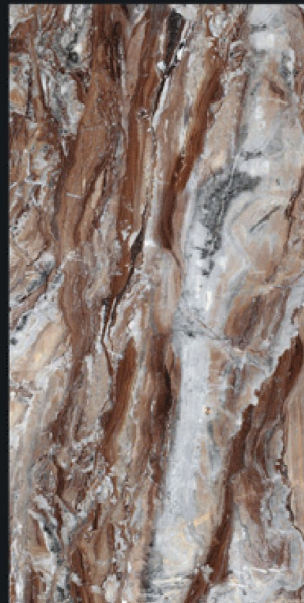

MARID NATURAL

Gleam
COLLECTION

800x1600mm

GEMSER
TILES
Luxurious Sparkling

MARPOLO NATURAL

HIGH GLOSS FINISH

Gleam
COLLECTION

800x1600mm