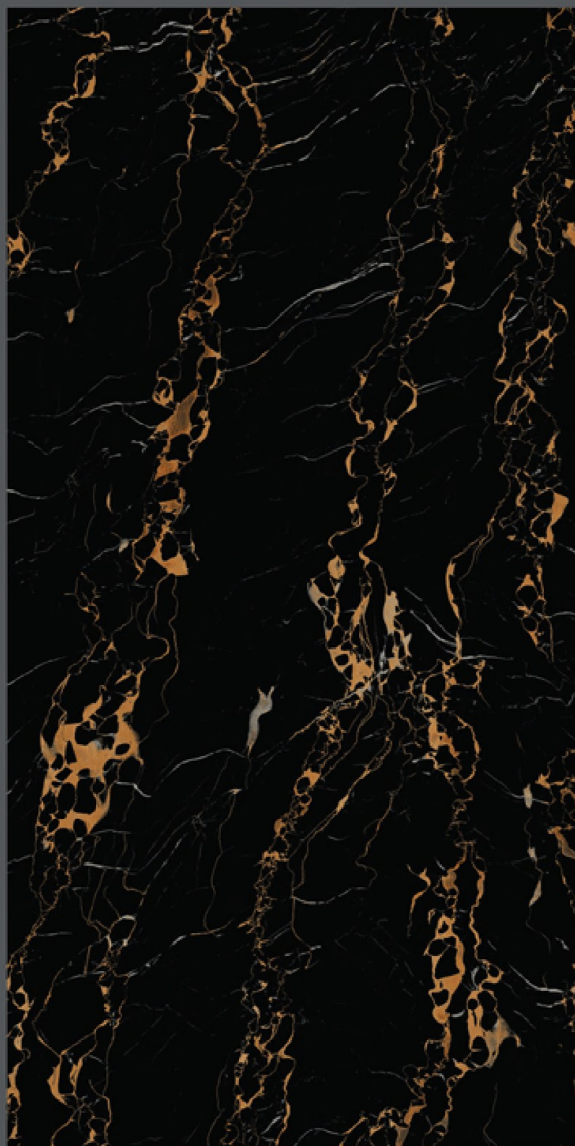

Gleam
COLLECTION

800x1600mm

GEMSER
TILES
Luxurious Sparkling

GOLD POTRO