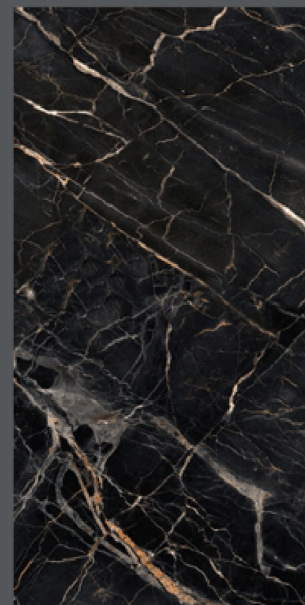

HIGH GLOSS FINISH