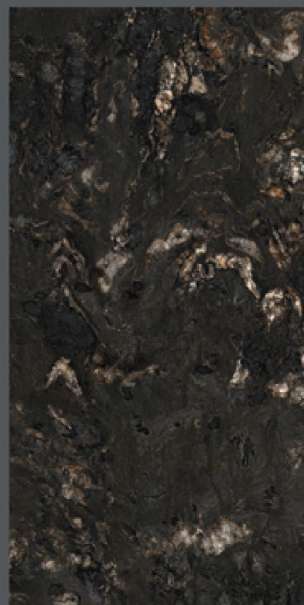

Design.

LIGURIA BLACK

Gleam
COLLECTION

800x1600mm

GEMSER
TILES
Luxurious Sparkling

MARID NATURAL

HIGH GLOSS FINISH

Design.