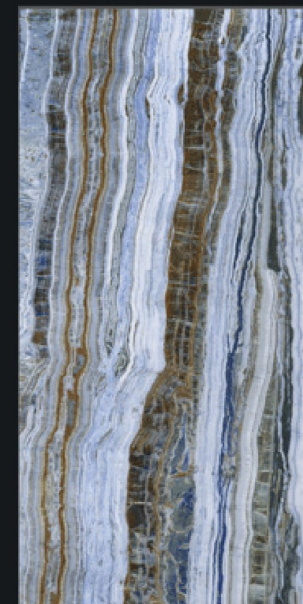

HIGH GLOSS FINISH