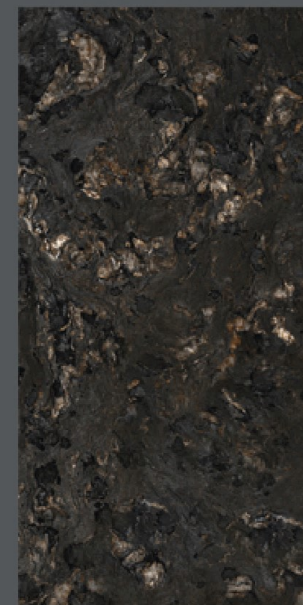

HIGH GLOSS FINISH