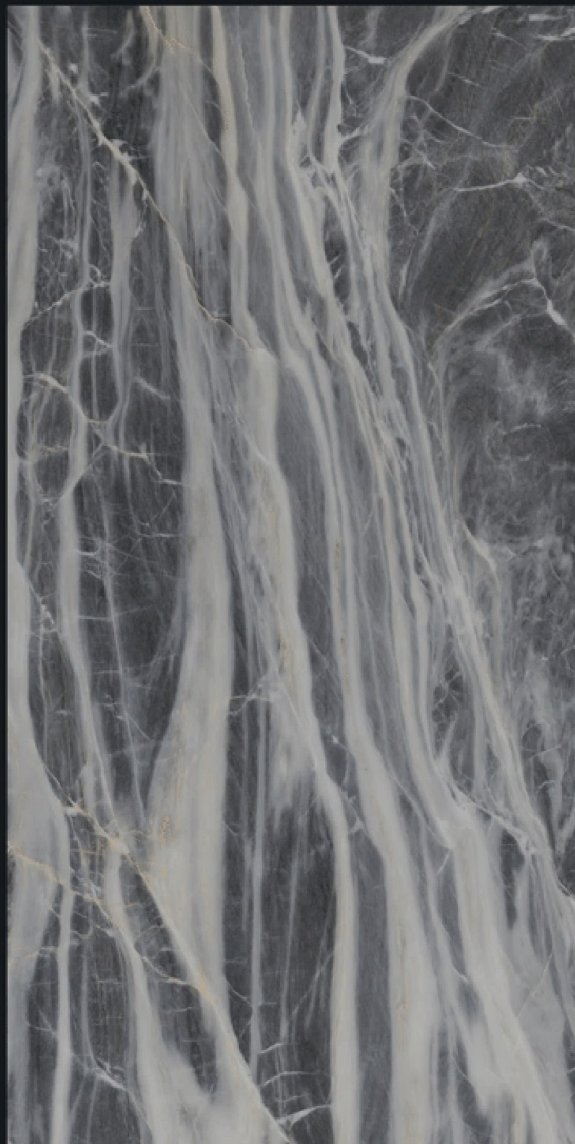

Gleam
COLLECTION

800x1600mm

GEMSER
TILES
Luxurious Sparkling

TOXIDO BLACK