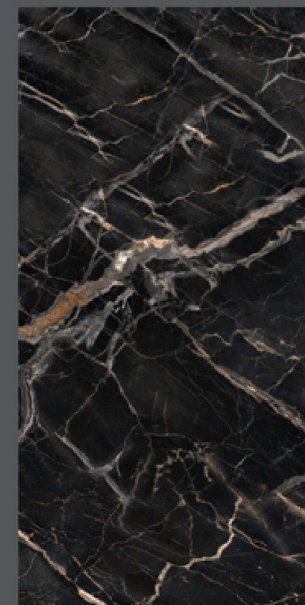

HIGH GLOSS FINISH