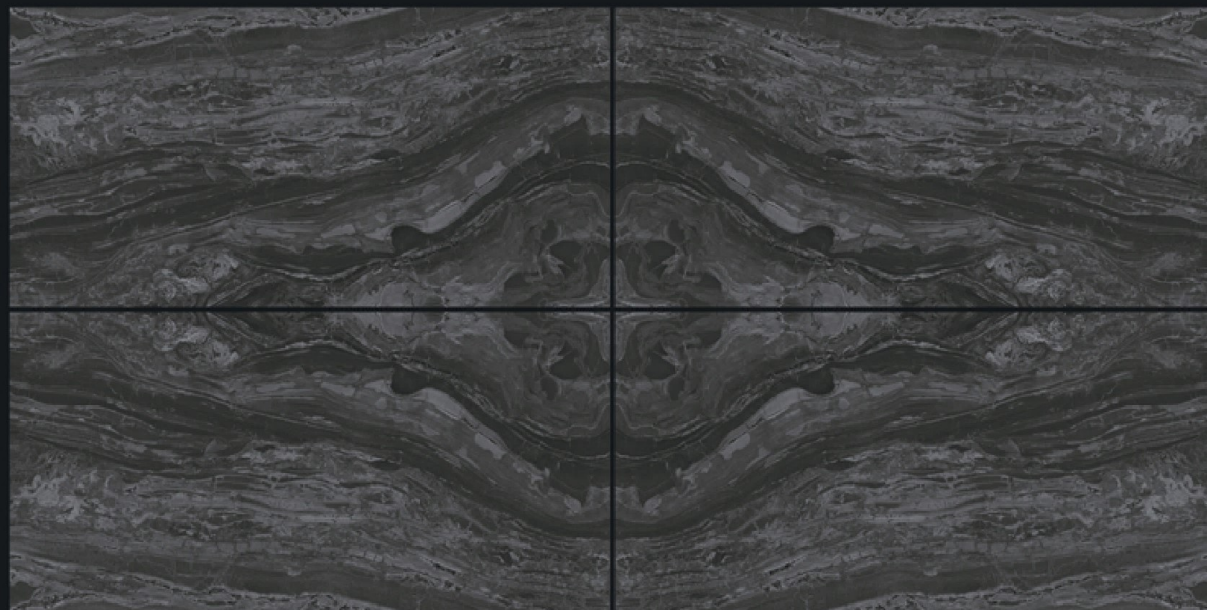

WHITE POTRO

HIGH GLOSS FINISH

Gleam
COLLECTION

800x1600mm

GEMSER
TILES
Luxurious Sparkling

AAMPLITUDE VIEW A & B

HIGH GLOSS FINISH

Book Match