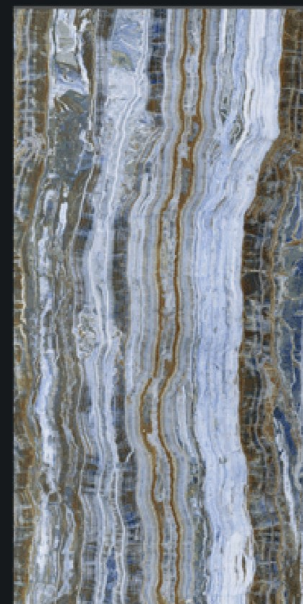

HIGH GLOSS FINISH