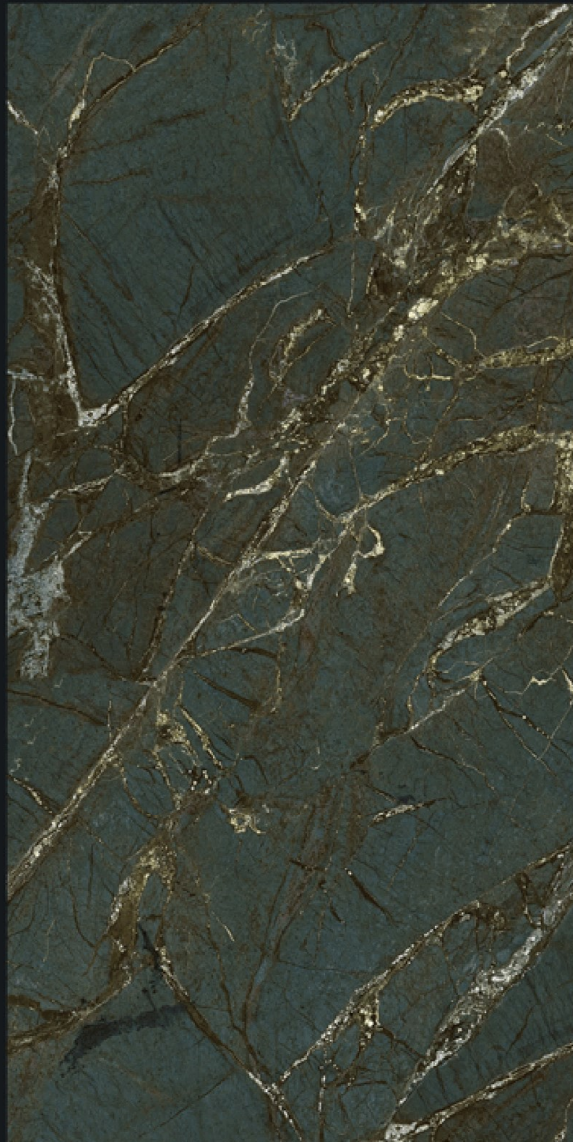

LAVISH BEAUTY

800X1600MM

Design.

NEPTUNE DARK GREY

Gleam
COLLECTION

800x1600mm

GEMSER
TILES
Luxurious Sparkling

OASHFORD OLIVE