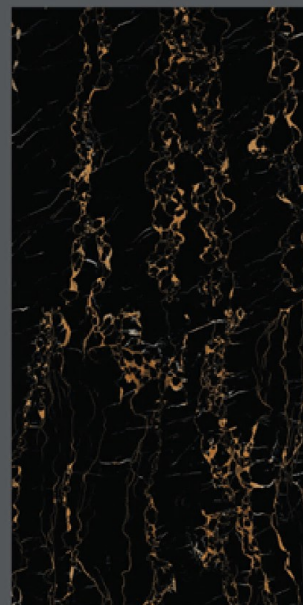

Gleam
COLLECTION

800x1600mm

GEMSER
TILES
Luxurious Sparkling

GOLD POTRO

HIGH GLOSS FINISH

REVITALIZING FRESH

800X1600MM

Design.