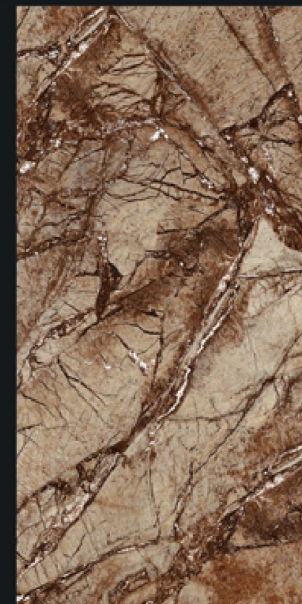

HIGH GLOSS FINISH

Gleam
COLLECTION

800x1600mm

GEMSER
TILES
Luxurious Sparkling

OASHFORD WINE

HIGH GLOSS FINISH

Gleam
COLLECTION

800x1600mm