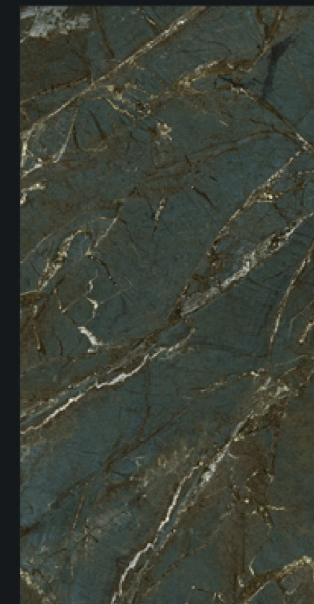

HIGH GLOSS FINISH

Gleam
COLLECTION

800x1600mm

GEMSER
TILES
Luxurious Sparkling

OASHFORD WINE

HIGH GLOSS FINISH

Gleam
COLLECTION

800x1600mm