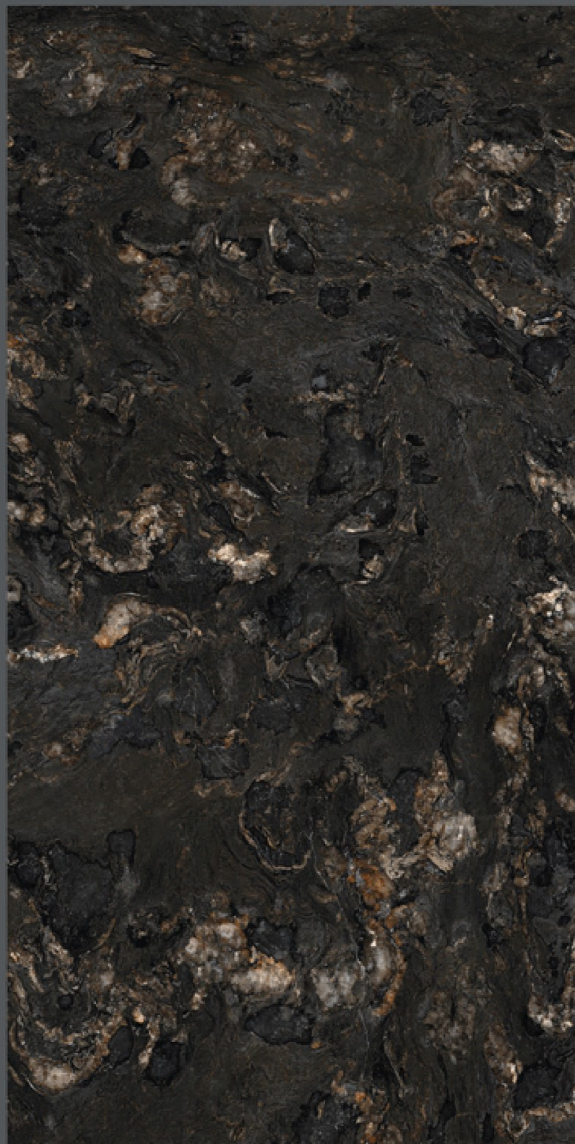

Gleam
COLLECTION

800x1600mm

GEMSER
TILES
Luxurious Sparkling

MARID NATURAL