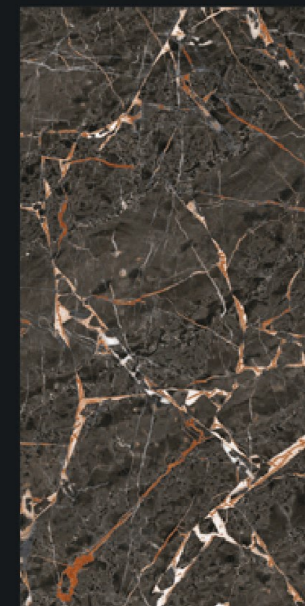

Gleam
COLLECTION

800x1600mm

GEMSER
TILES
Luxurious Sparkling

DENALIA

HIGH GLOSS FINISH

Design

DENALIA

Gleam
COLLECTION